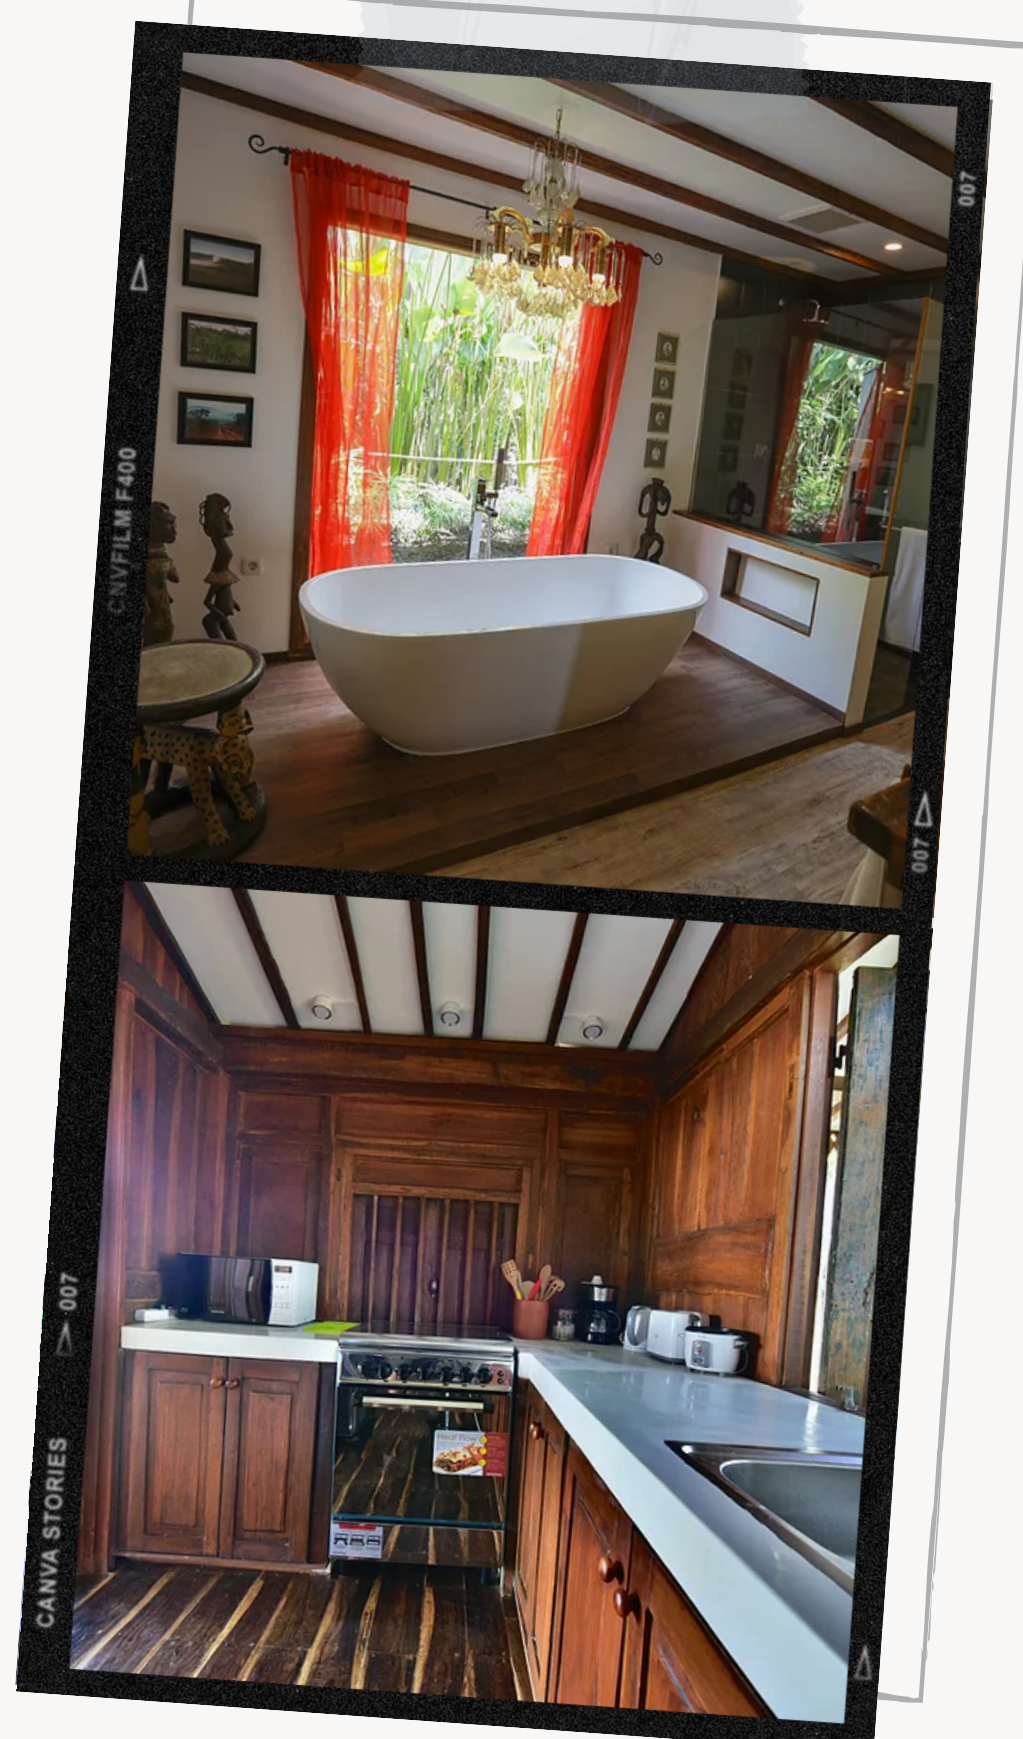

# JOGLO EXOTICO

JL. KOPRAL KASDI 2, BULUKERTO, KEC. BUMIAJI,  
KOTA BATU, JAWA TIMUR 65334

FACILITY :

-  Cable TV
-  Kitchen
-  Hairdryer
-  Wifi
-  Refrigerator
-  Parking area
-  Bathrobe
-  No-smoking room