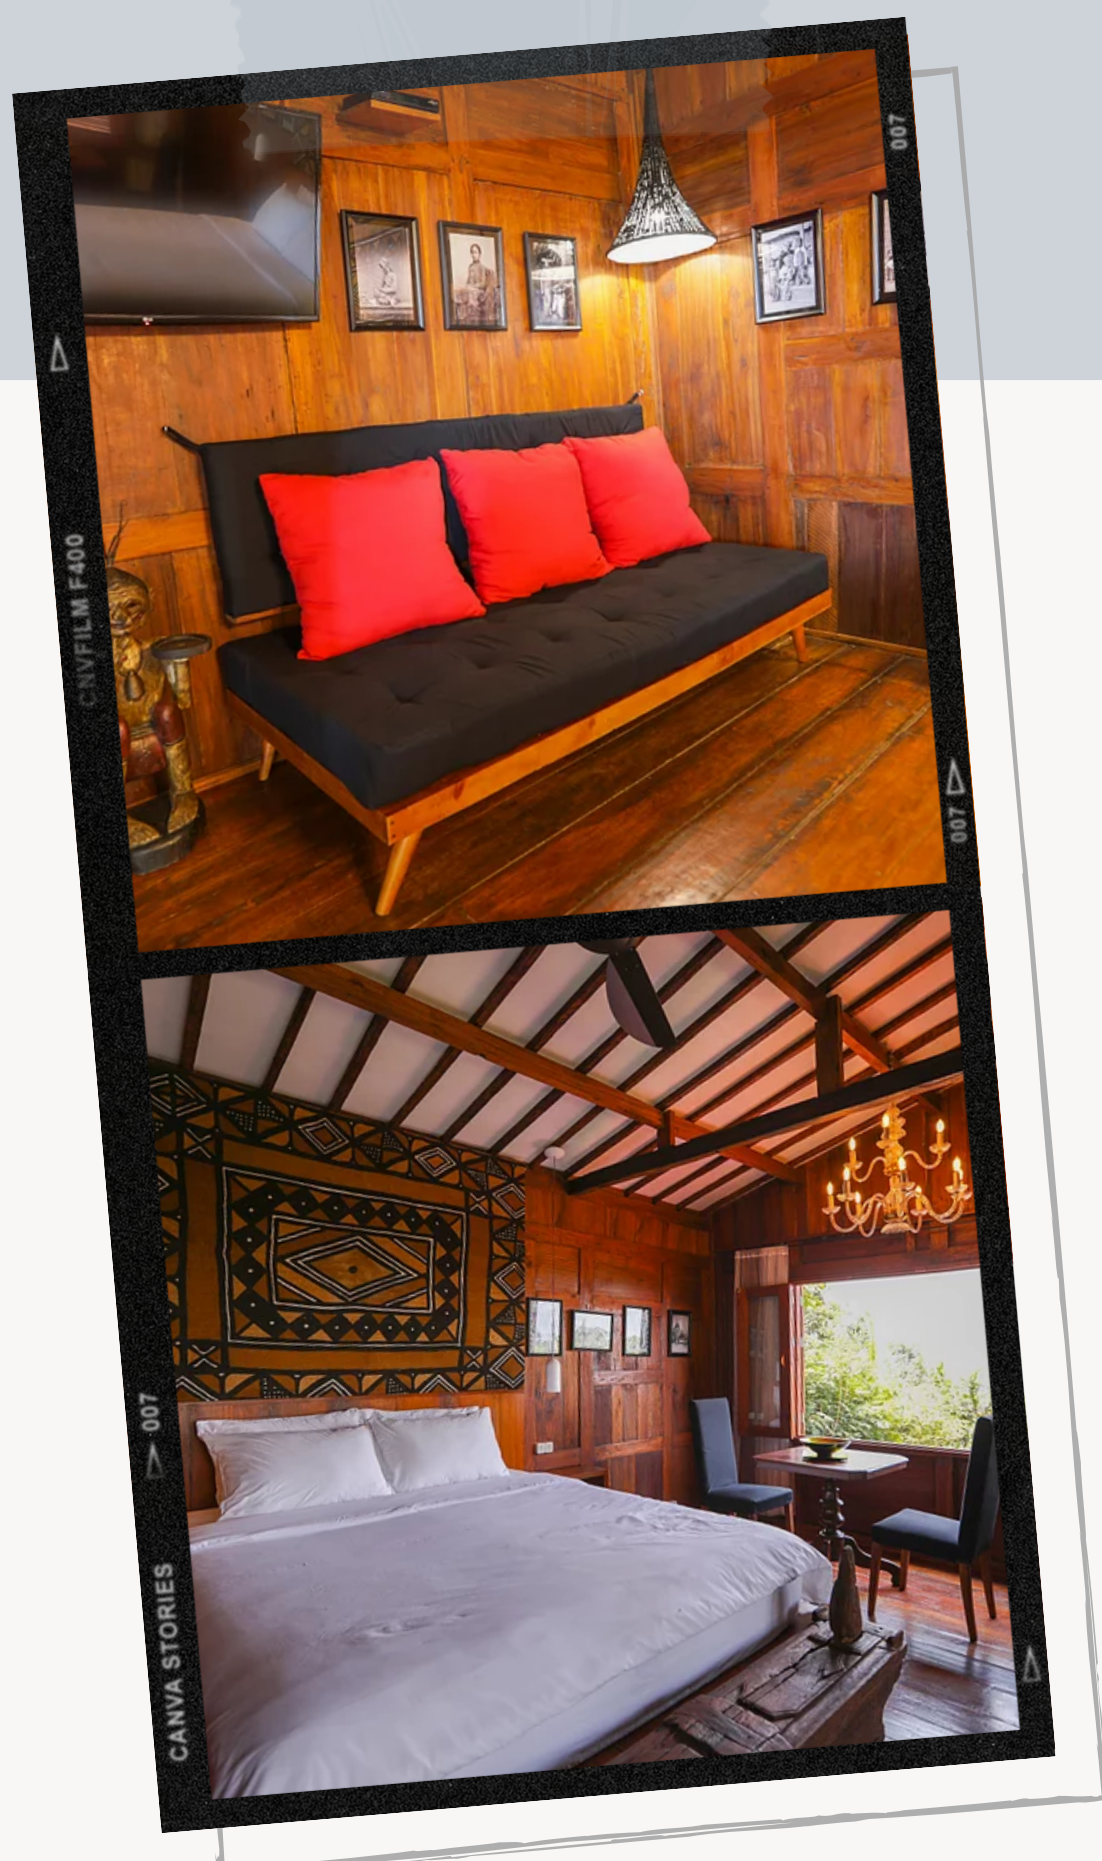

# JOGLO EXOTICO

JL. KOPRAL KASDI 2, BULUKERTO, KEC. BUMIAJI,  
KOTA BATU, JAWA TIMUR 65334

FACILITY :

-  Cable TV
-  Kitchen
-  Hairdryer
-  Wifi
-  Refrigerator
-  Parking area
-  Bathrobe
-  No-smoking room