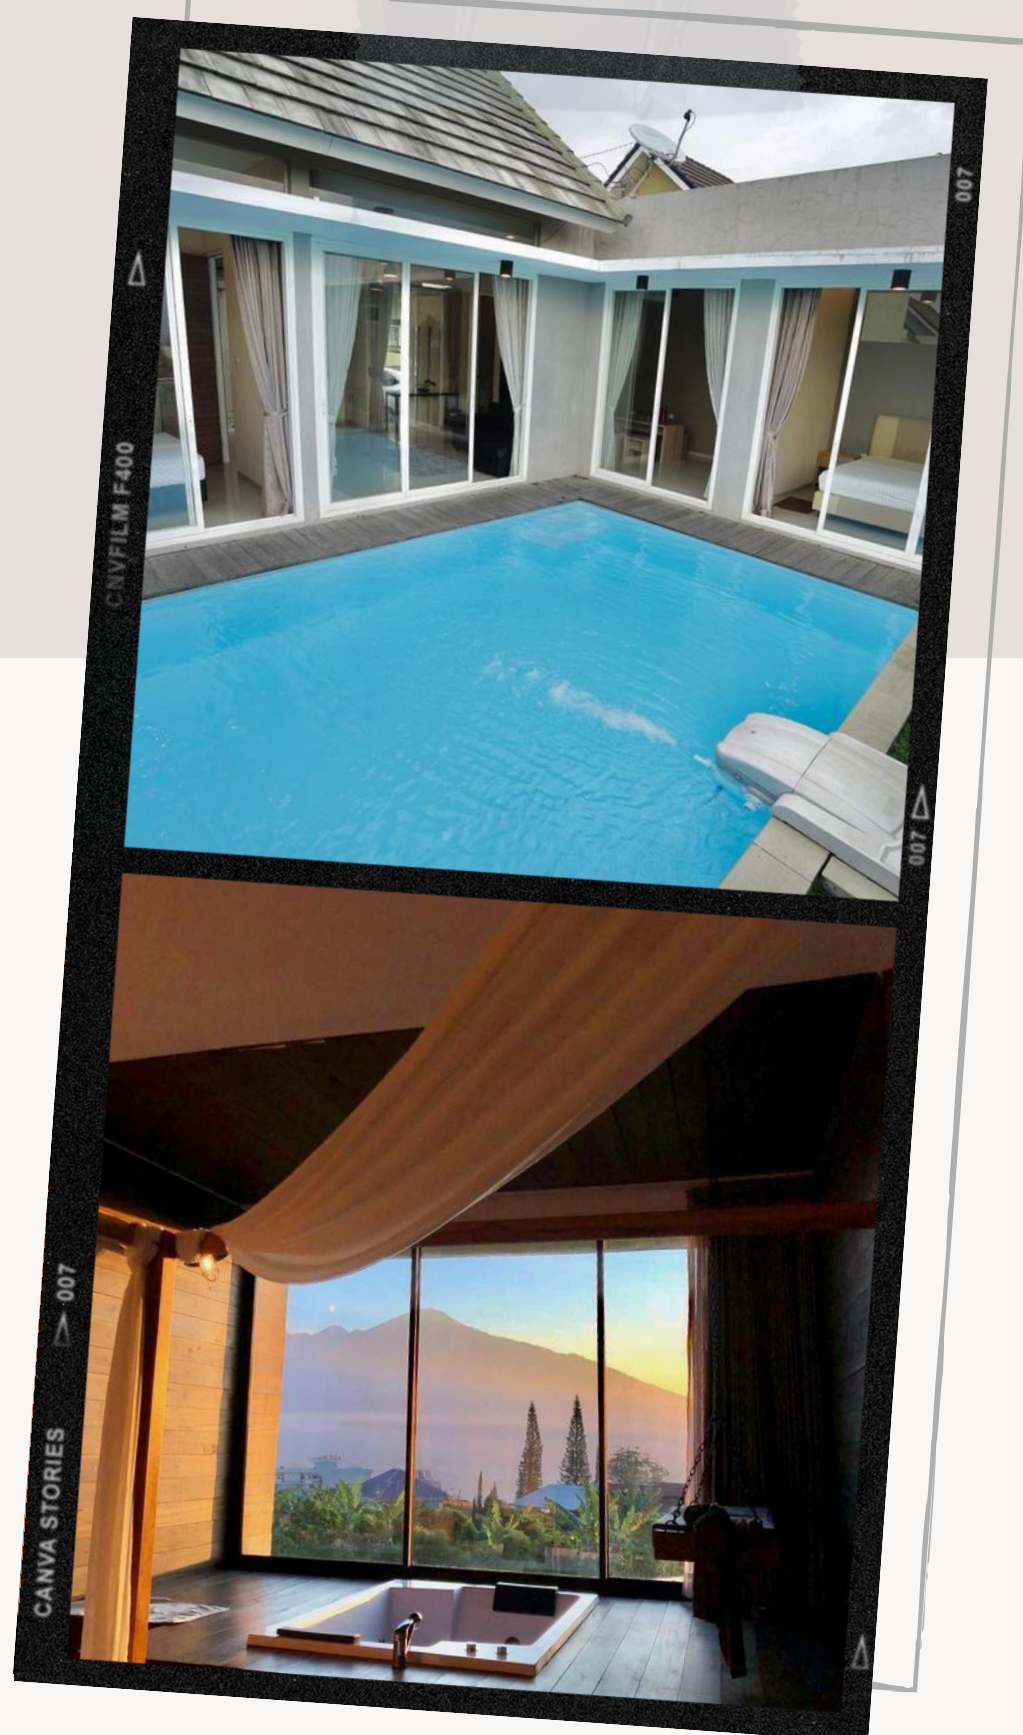

SPECIAL EVENT HONEYMOON

VILLA CENDANA

JL. ABDUL GANI ATAS, NGAGLIK, KEC. BATU,
KOTA BATU, JAWA TIMUR 65311

FACILITY :

Cable TV

Kitchen

Hairdryer

Wifi

Jacuzzi

Parking area

Bathrobe

No-smoking room