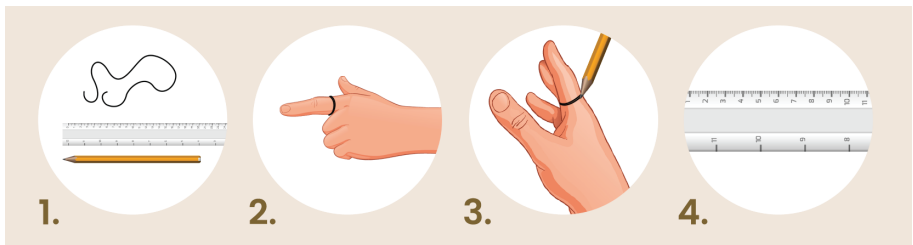

Size Chart

SIZE (US)	INSIDE DIAMETER	INSIDE CIRCUMFERENCE
6	16.5 mm	51.9 mm
7	17.3 mm	54.4 mm
8	18.2 mm	57 mm

LUNA RING
IDR 189.000

copper plated
gold, rosegold
all size, twistable
max. 10 characters

KLAVER BRACELET
IDR 249.000