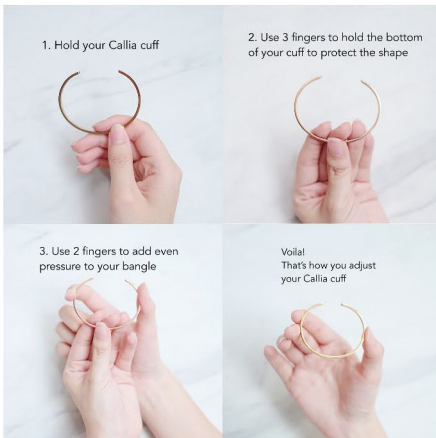

CALLIA BANGLE
IDR 289.000

stainless steel gold plated
silver, gold, rosegold
all size, diameter ±6cm

CORA BANGLE
IDR 349.000

stainless steel gold plated
silver, gold, rosegold
all size, diameter ±6cm

how to adjust your bangle

Our classic bangles only have 1 size, it is unisex & you can adjust it to your own size! just wear your bangle and slightly push or pull to fit your own size

engraving
outer / inner max. 20 character
left / right max. 6 character