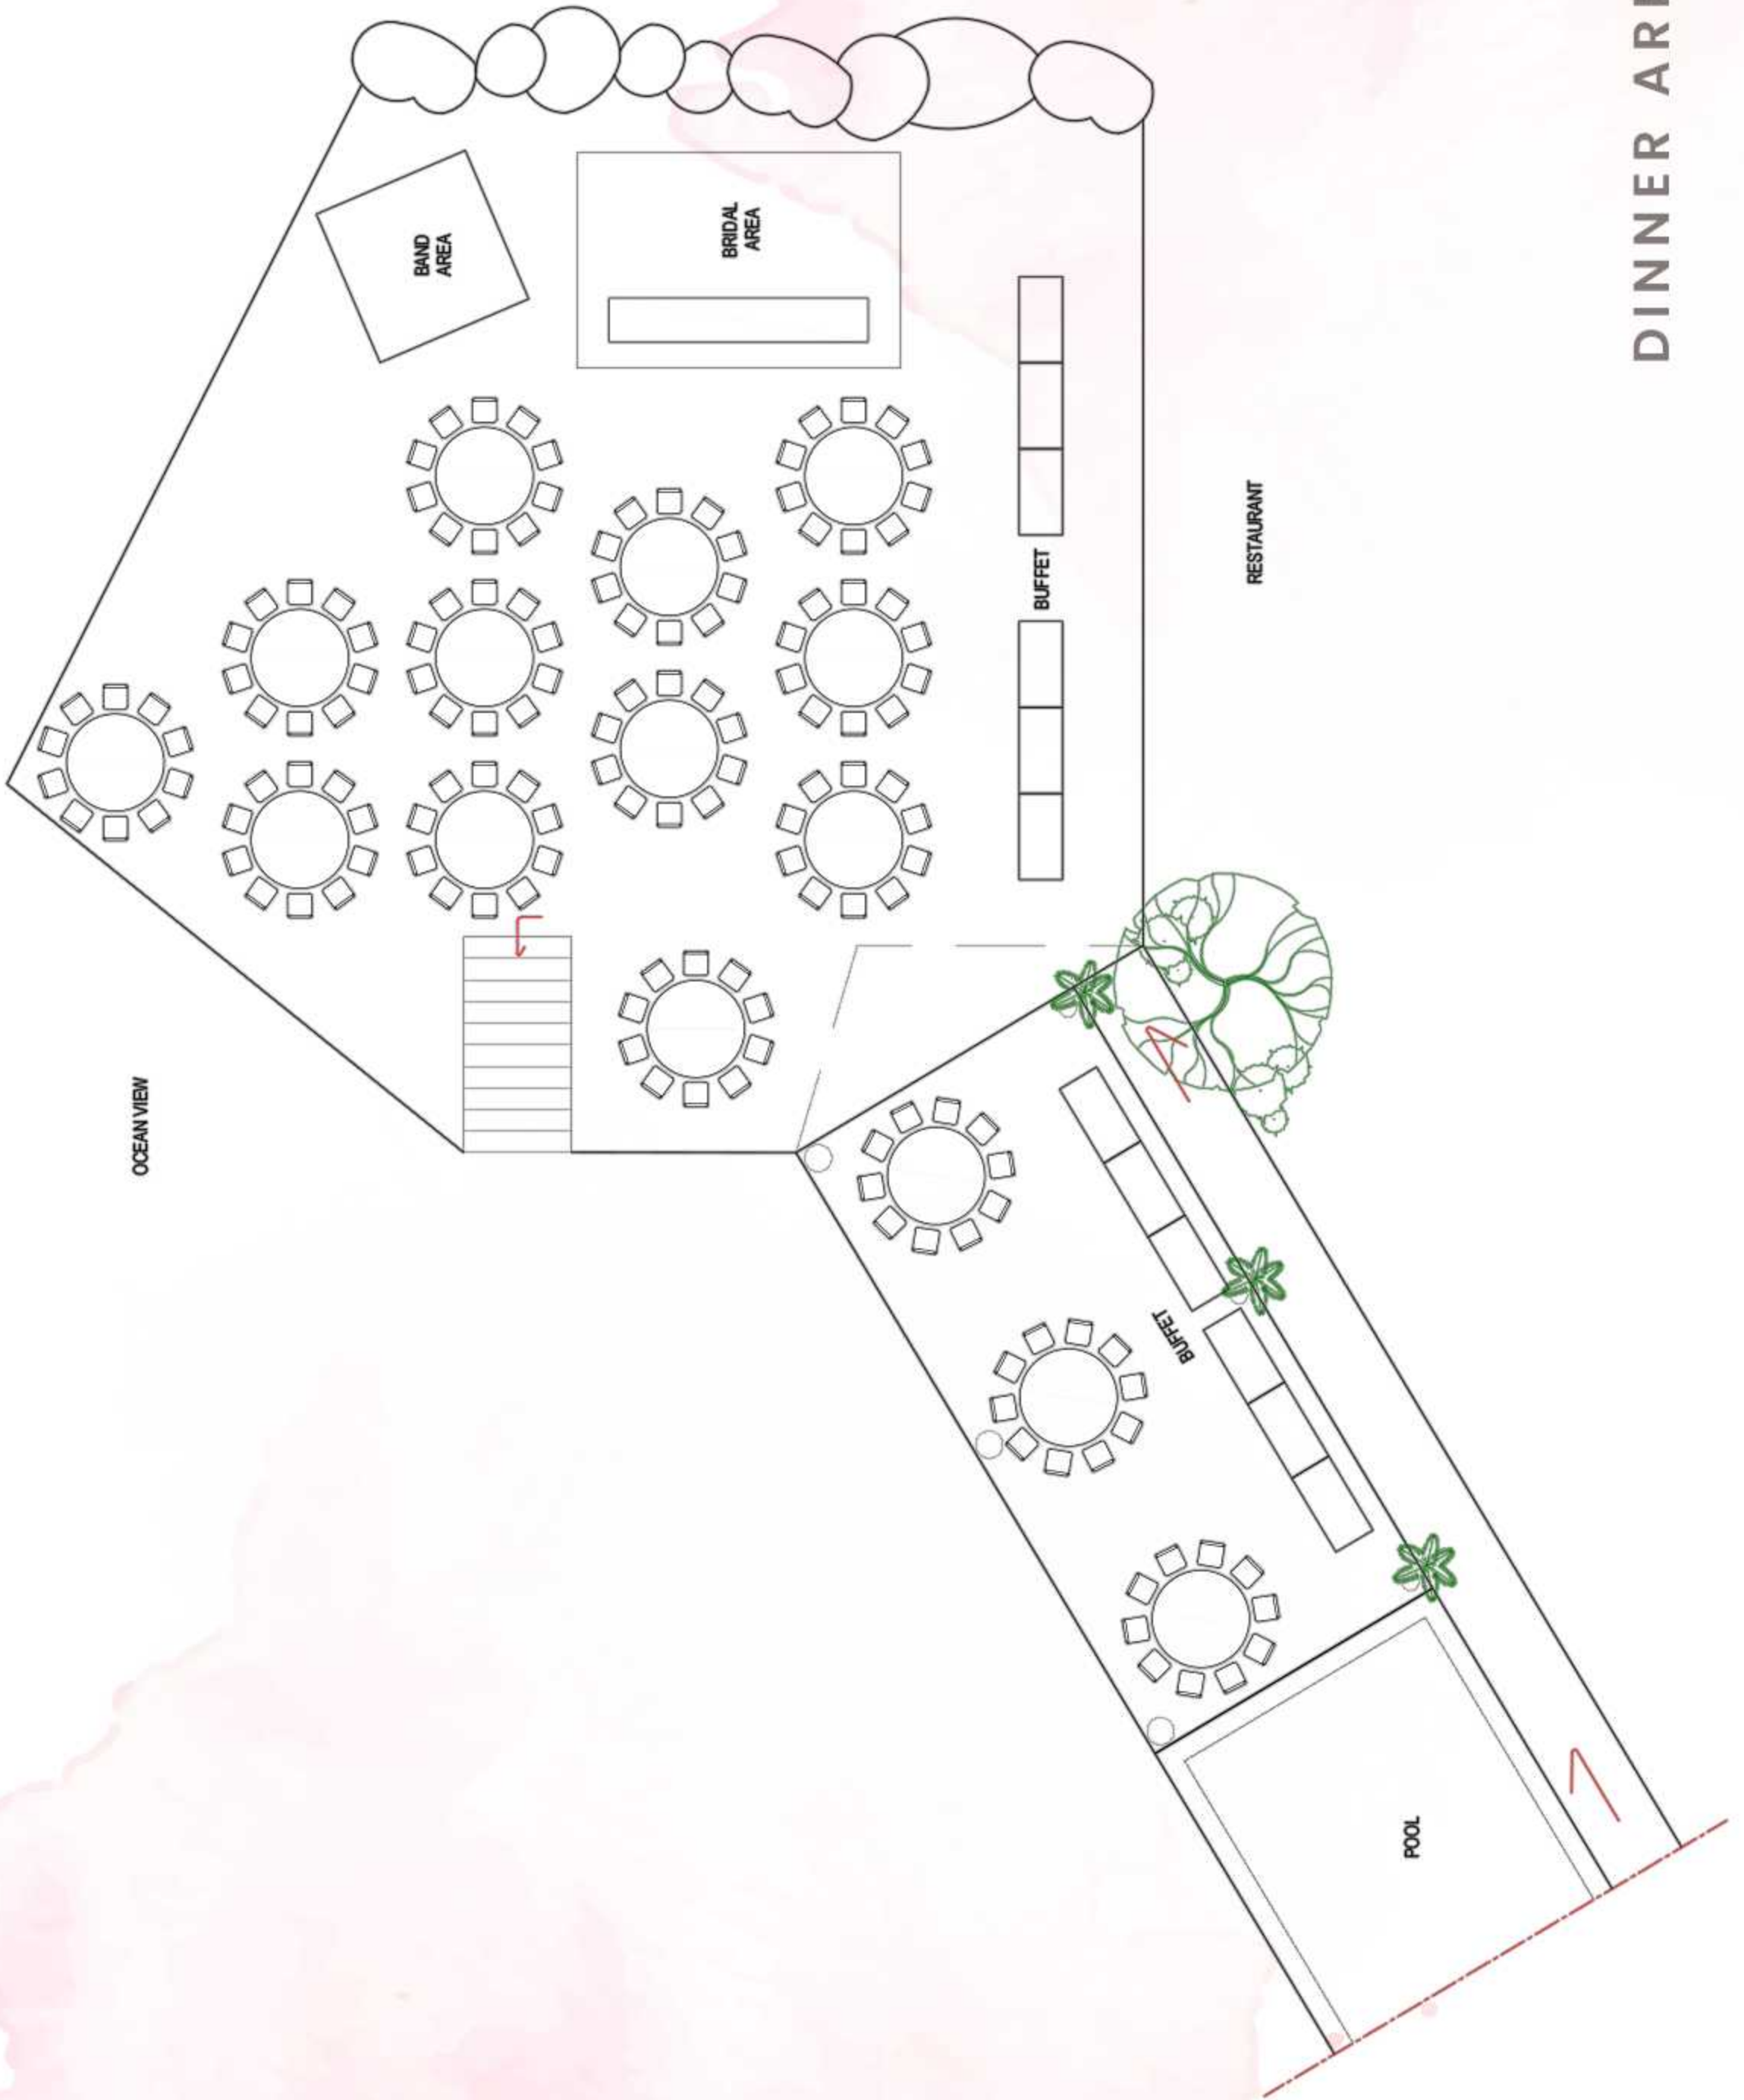

AISLE DECORATION

Aisle both side arrange with peacock.

STANDING FLOWER

Gold iron standing, decorated with flower arrangement.

Detail Item Package

1	Arch Décor	1	set
2	Welcome Sign + Flower Arr	1	pcs
3	Altar Table + Flower Arr	1	pcs
4	Bridal Chairs + Flower Arr	1	set
5	Aisle Décor	1	set
6	Standing Flower	2	pcs

Layout

OCEAN VIEW

POOL

ARCH WEDDING

ALTAR TABLE

AISLE

CEREMONY AREA

*Dinner
Area*

FLOWER CENTERPIECE

Round table centerpiece, include 2 candle stick & candle jar and acrylic table number.

LIGHT BULB

Light bulb decoration above dinner area.

Detail Item Package

1	Welcome Sign + Flower Arr	1	set	
2	Registration Table + Box Angpao+ Flower Arr	1	set	
3	Pergola Bridal + Decoration	1	set	
4	Bridal Table	2	set	6 pax
5	Bridal Chair + Flower Arr	1	set	
6	Family Chair	4	pcs	Tiffany Gold Champagne
7	Flowers arr for Bridal Table & Props	1	set	
8	Flowers Centerpiece	15	pcs	Table by Venue// Estimated 1 round table = 10 pax
9	Aisle	1	set	
10	Ambiance Lighting	1	set	Light bulb

Lighting

1. Fairy Light 10x10m **consider 30 pax*
2. Fairy Light 15x15m **consider 70-80 pax*
3. Fairy Light 20x20m **consider 100-150 pax*

Layout

DINNER AREA 01

OCEAN VIEW

BRIDAL
AREA

AISLE

BUFFET