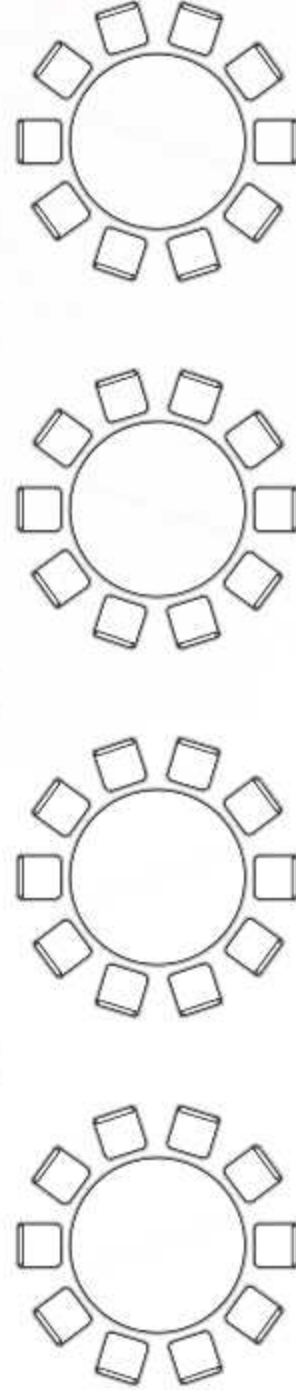

OCEAN VIEW

BRIDAL
AREA

AISLE

BUFFET

BUFFET

DINNER AREA 02