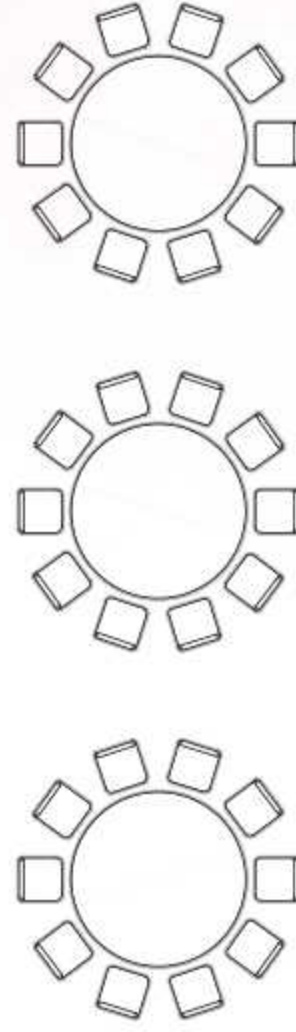

OCEAN VIEW

BRIDAL
AREA

AISLE

BUFFET

BUFFET

DINNER AREA 02