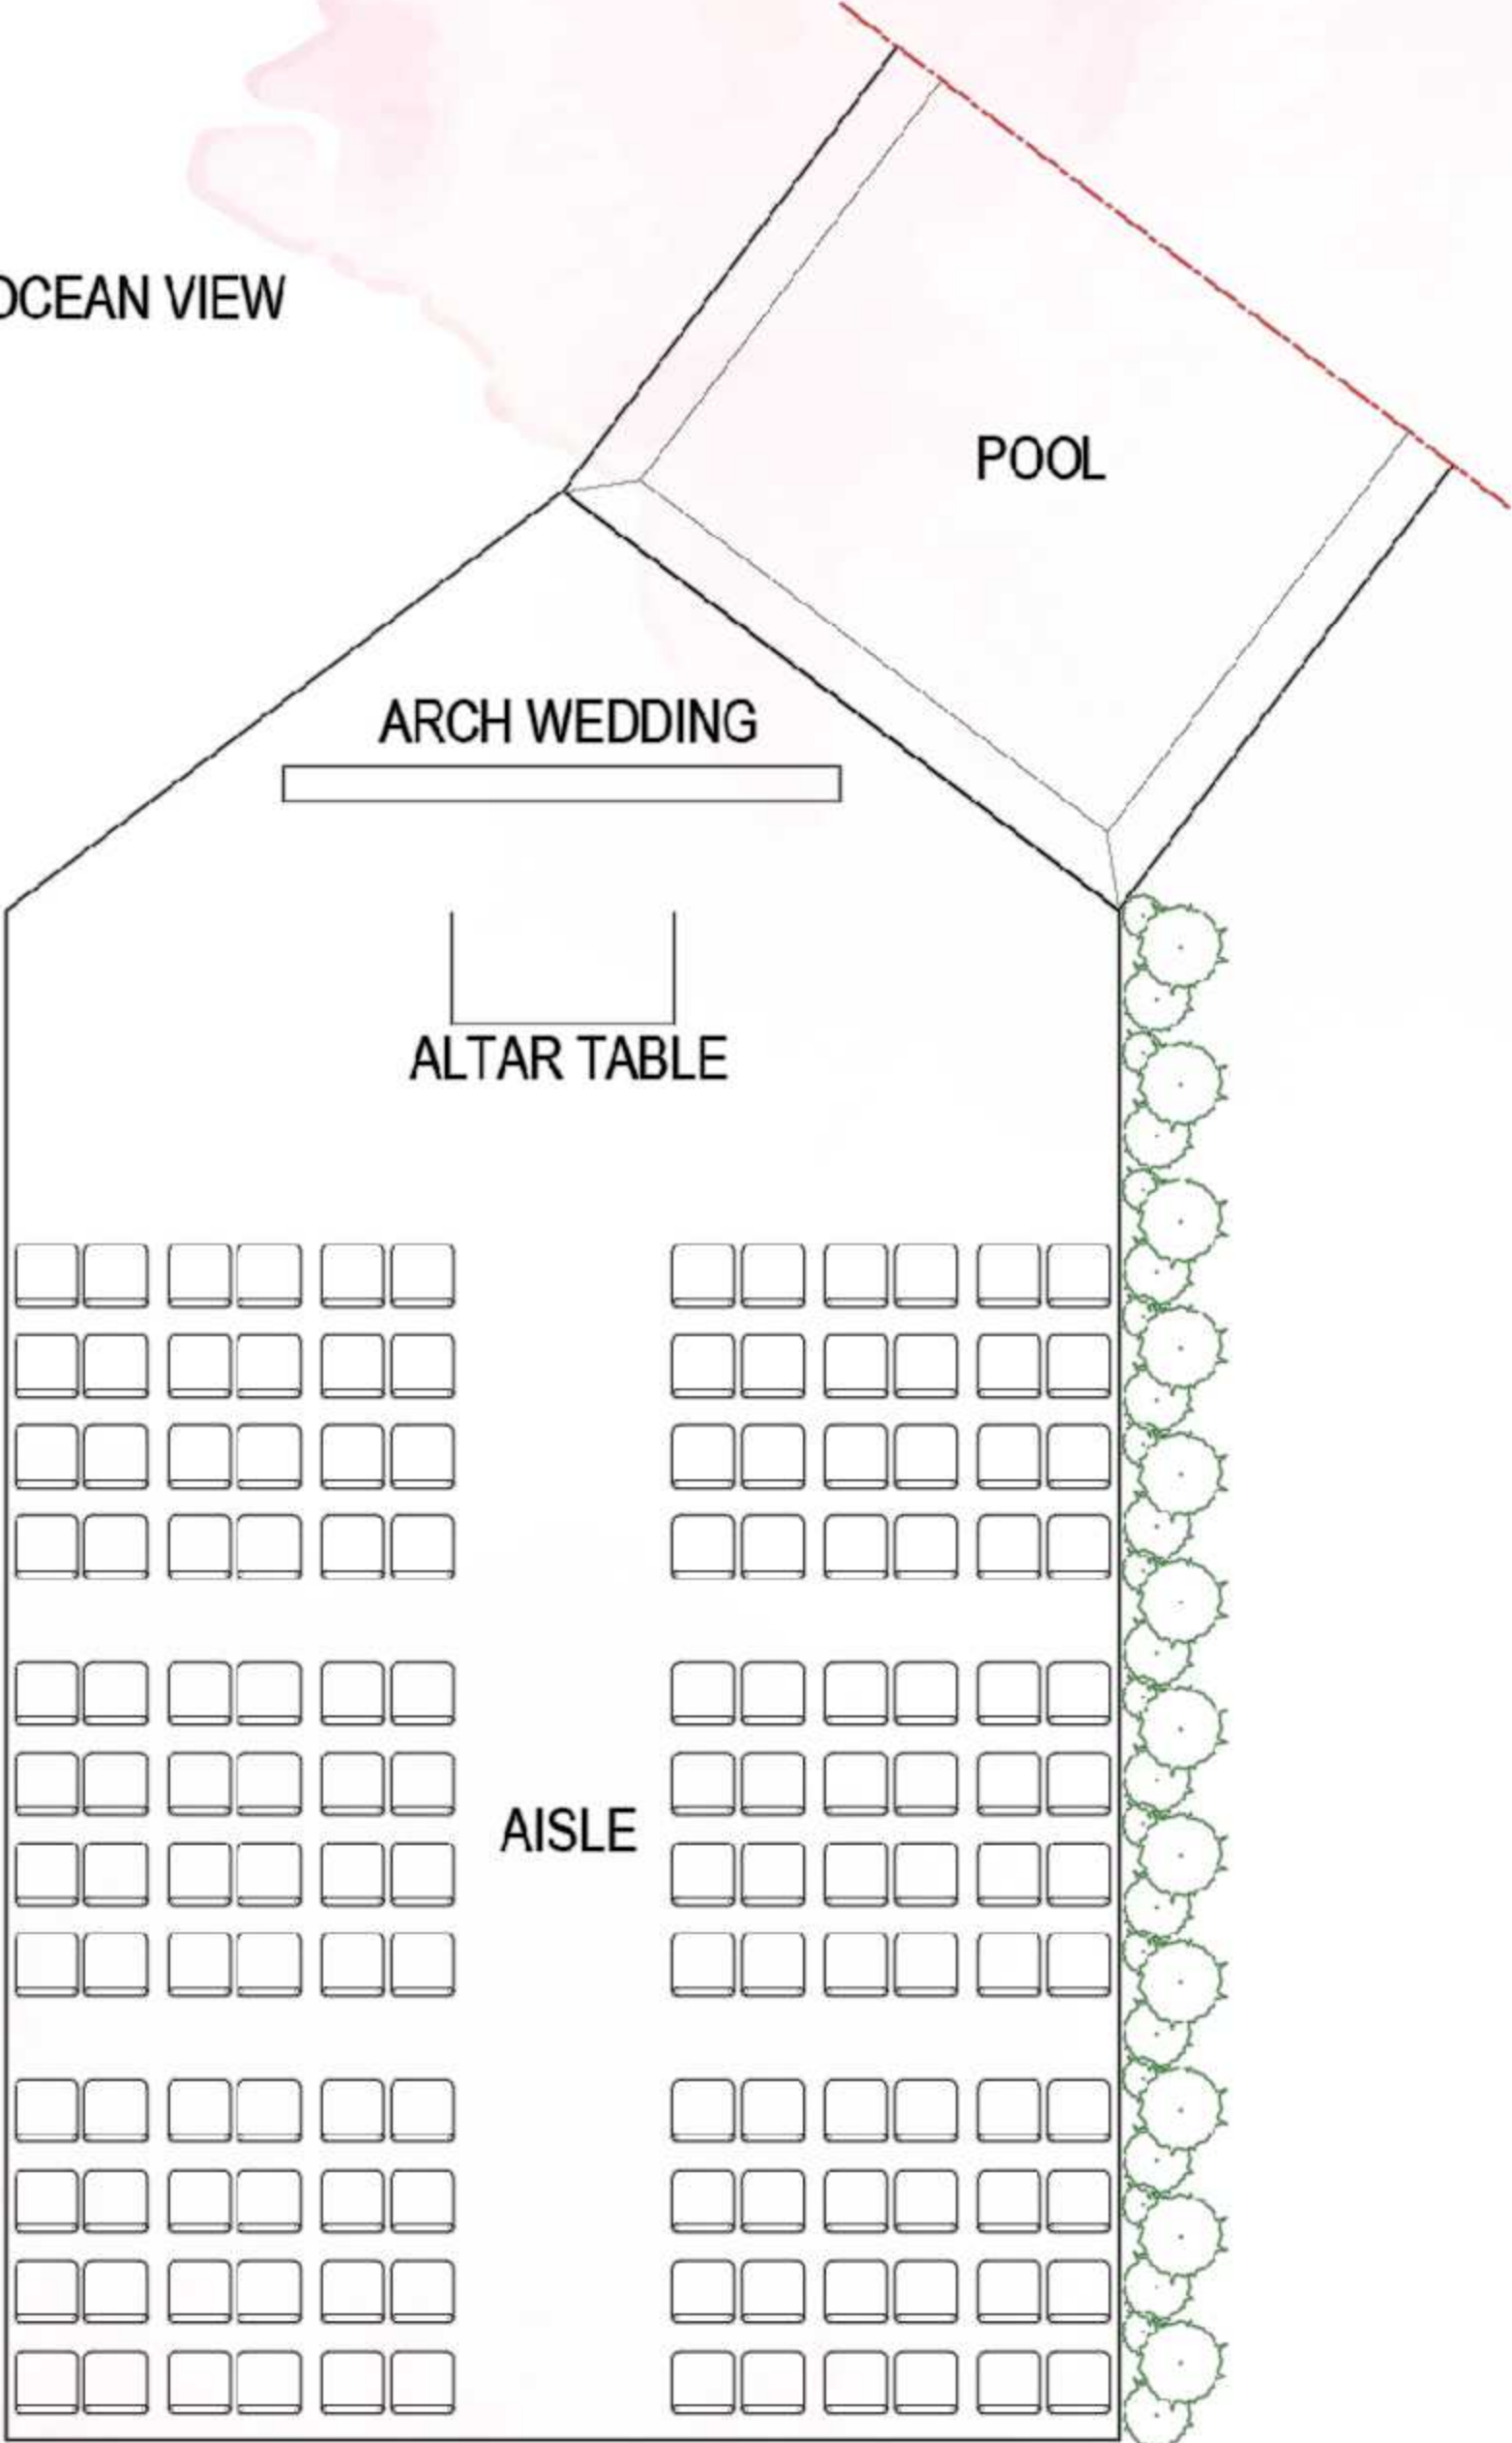

Using white acrylic board with gold initial. decorated with flower arrangement and other props, include 1 set upright.

ALTAR TABLE & BRIDAL CHAIRS

Flower arrangement for altar table. Bridal chairs using tiffany gold champagne, decorated with flower arrangement, white sash & bride groom sign.

AISLE DECORATION

Aisle both side arrange with peacock.

STANDING FLOWER

Gold iron standing, decorated with flower arrangement.

Detail Item Package

1	Arch Décor	1	set
2	Welcome Sign + Flower Arr	1	pcs
3	Altar Table + Flower Arr	1	pcs
4	Bridal Chairs + Flower Arr	1	set
5	Aisle Décor	1	set
6	Standing Flower	2	pcs

Layout

OCEAN VIEW

POOL

ARCH WEDDING

ALTAR TABLE

AISLE

CEREMONY AREA

*Dinner
Area*

Lighting

1. Fairy Light 10x10m **consider 30 pax*
2. Fairy Light 15x15m **consider 70-80 pax*
3. Fairy Light 20x20m **consider 100-150 pax*

Layout

DINNER AREA 01

OCEAN VIEW

BRIDAL
AREA

AISLE

BUFFET