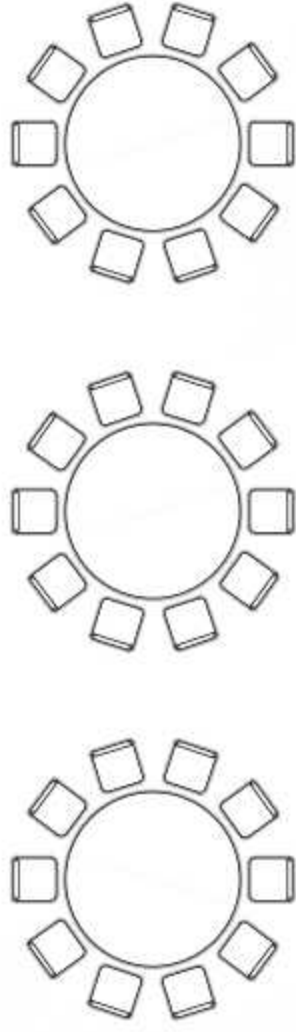

OCEAN VIEW

BRIDAL
AREA

AISLE

BUFFET

BUFFET

DINNER AREA 02