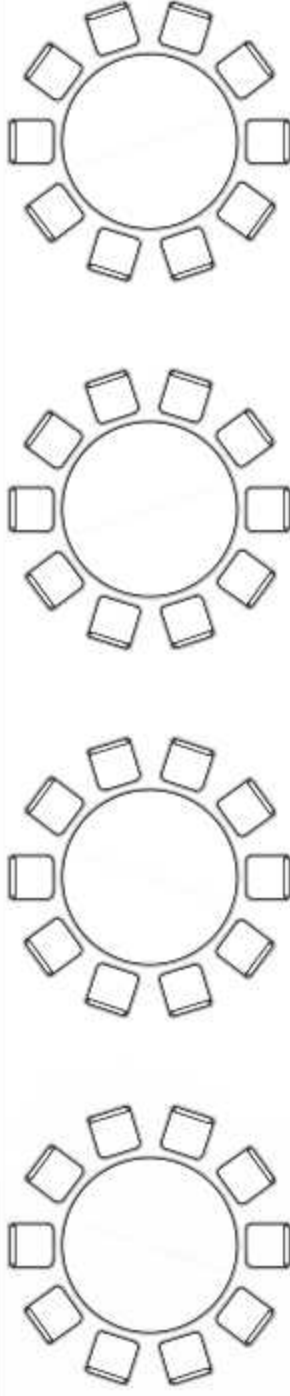

OCEAN VIEW

BRIDAL
AREA

AISLE

BUFFET

BUFFET

DINNER AREA 02